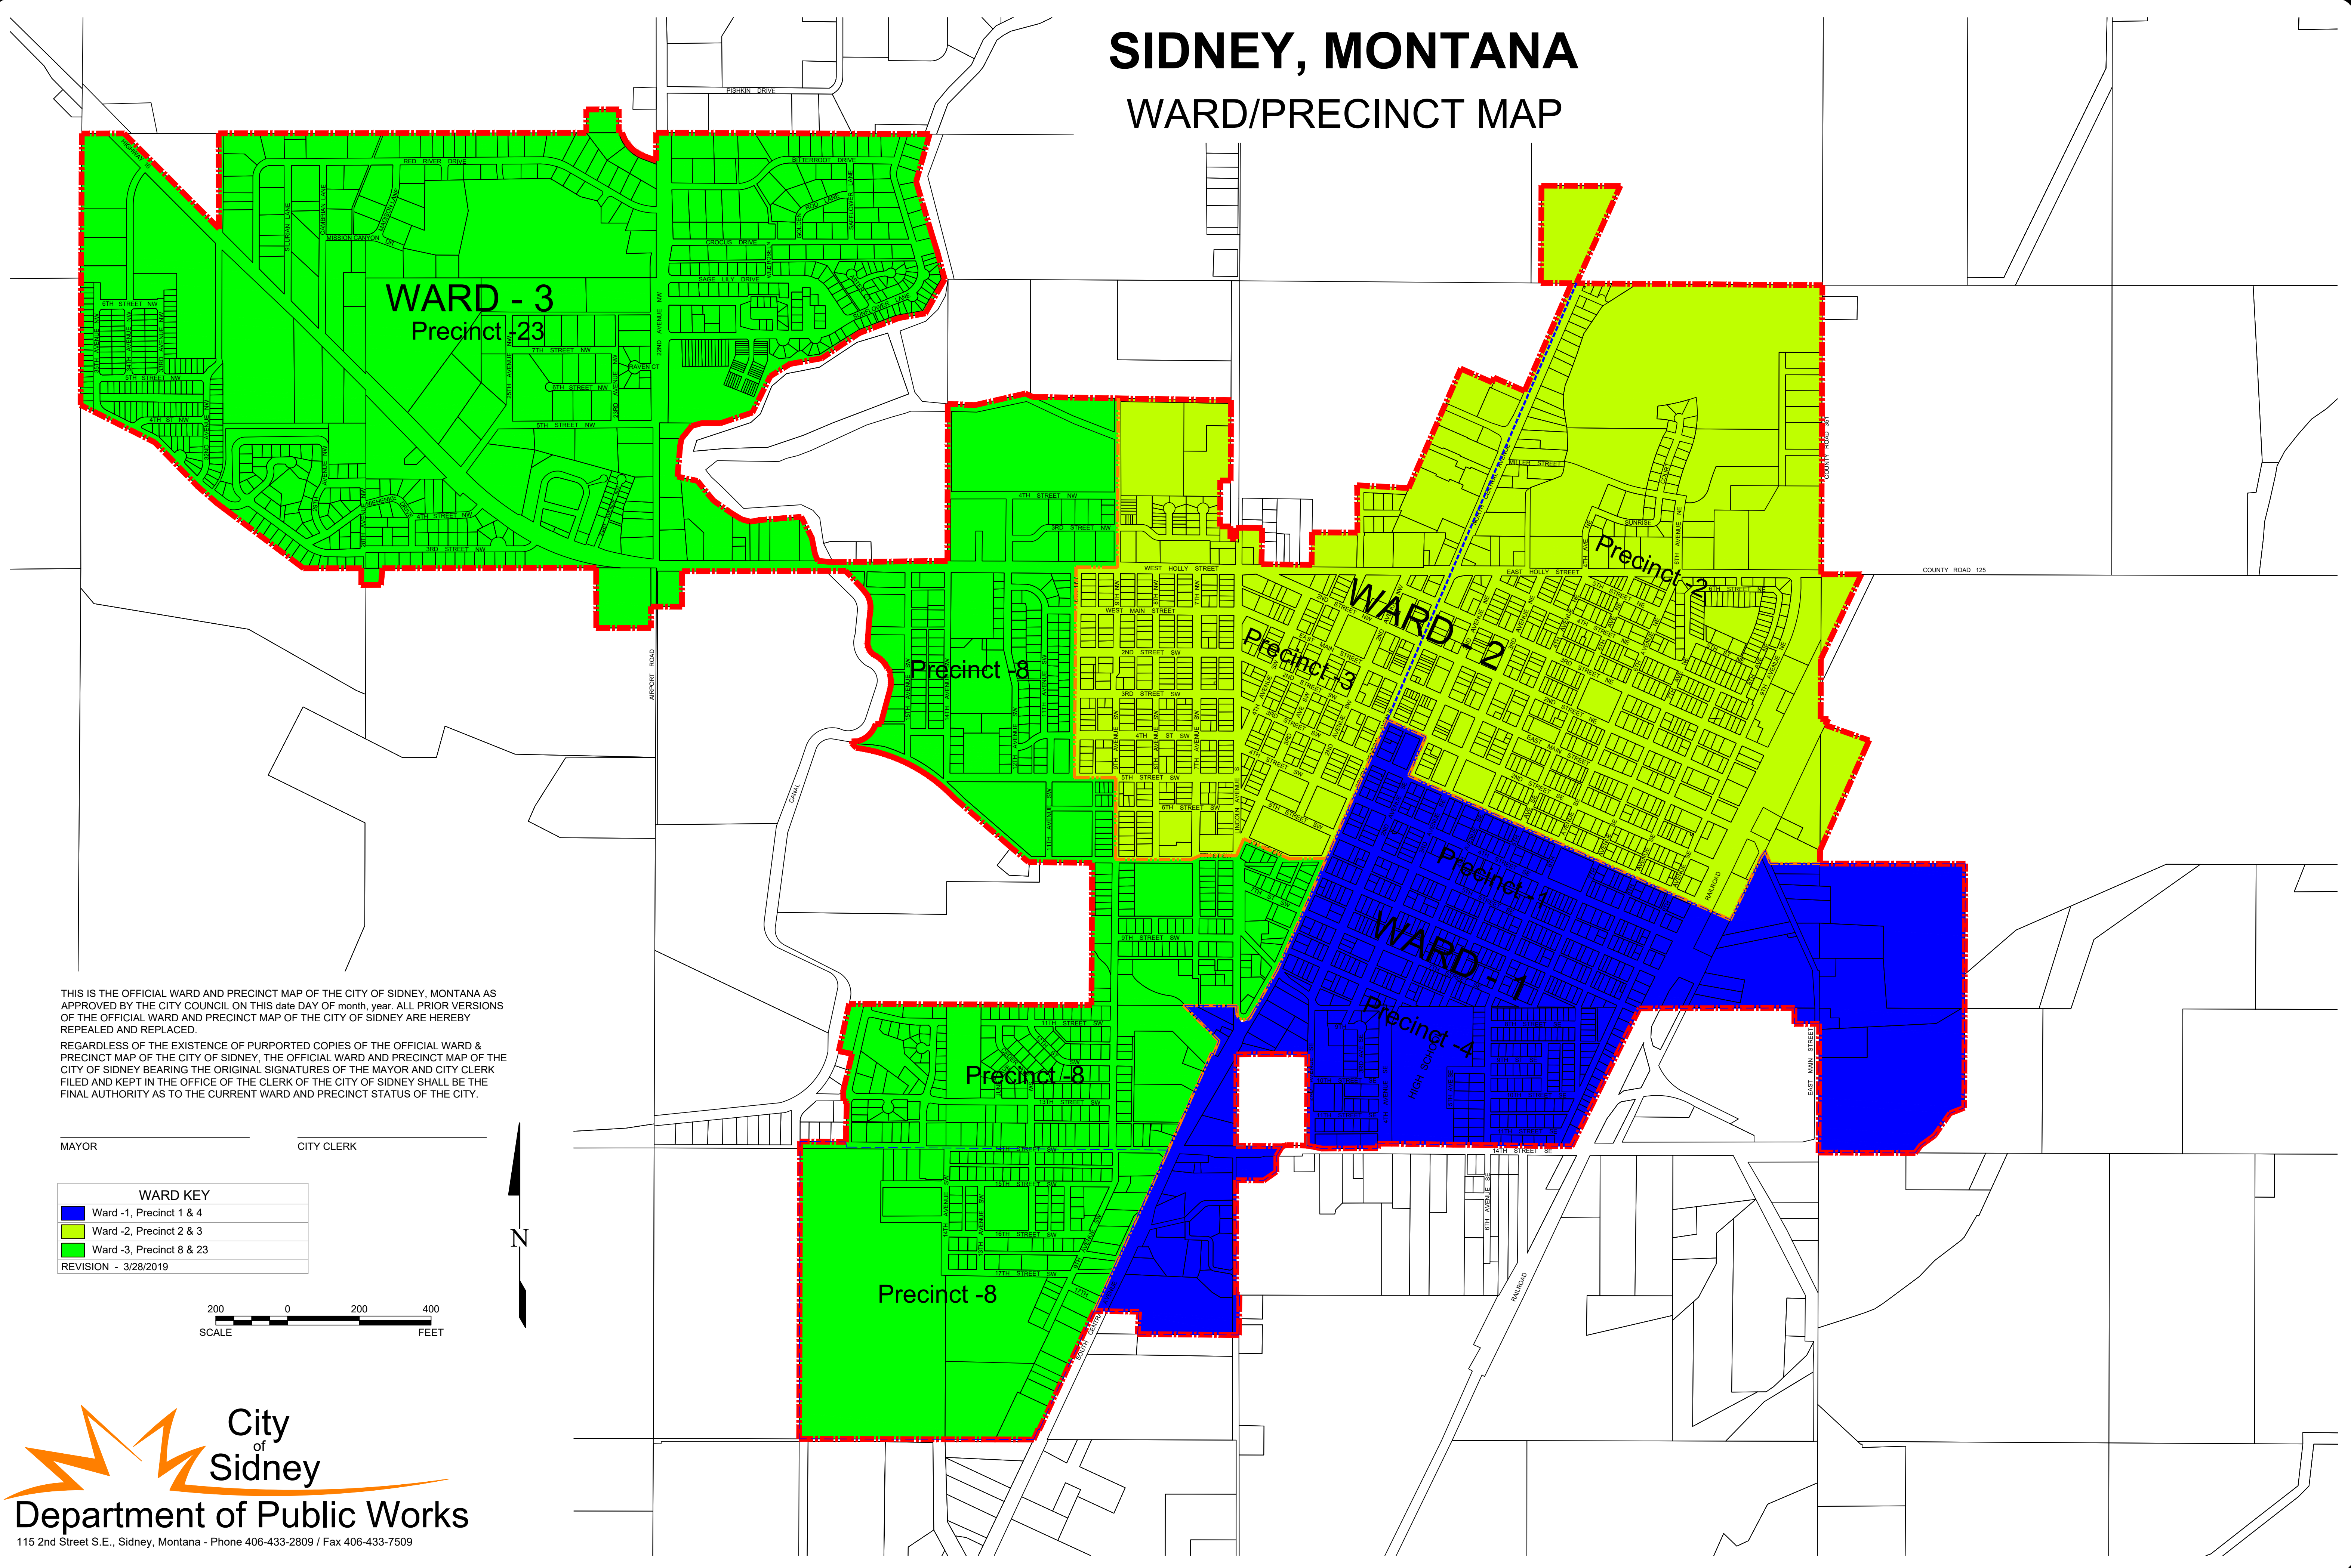

SIDNEY, MONTANA

WARD/PRECINCT MAP